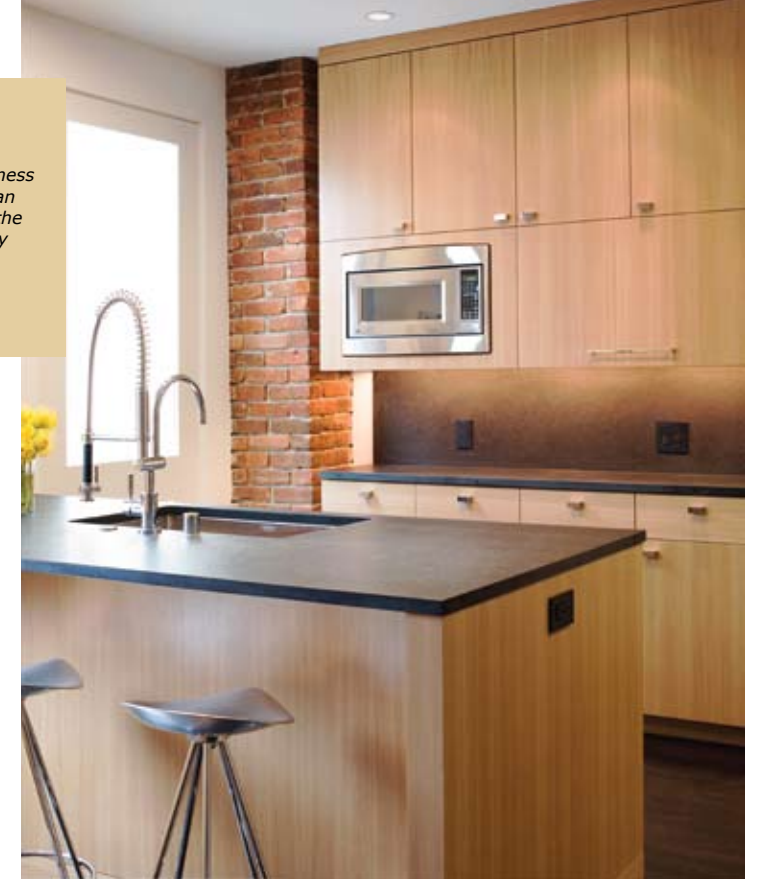

Residential Design | Single Space/Showcase
Suzanne Tucker

Suzanne Tucker and her design team created a contemporary yet casual living space. The combination of the earthy, warm color palate and striking details of items chosen for the room reflect a balanced, highly personalized space.

PHOTOGRAPHY BY MATTHEW MILLMAN

Residential Design | Kitchen
Michael Merrill

To create a feeling of spaciousness throughout the small, Edwardian residence, Merrill emphasized the ceiling height with tall cabinetry and an exposed brick wall.

PHOTOGRAPHY BY JOHN SUTTON

Commercial Design | Under 30,000 Square Feet
Scott Cunningham

Details such as wallpaper in a shell motif and a broadloom carpet with a soft wave pattern were chosen by Cunningham to bring the splendors of nature to this relaxing day spa environment.

PHOTOGRAPHY BY KEN GUTMAKER